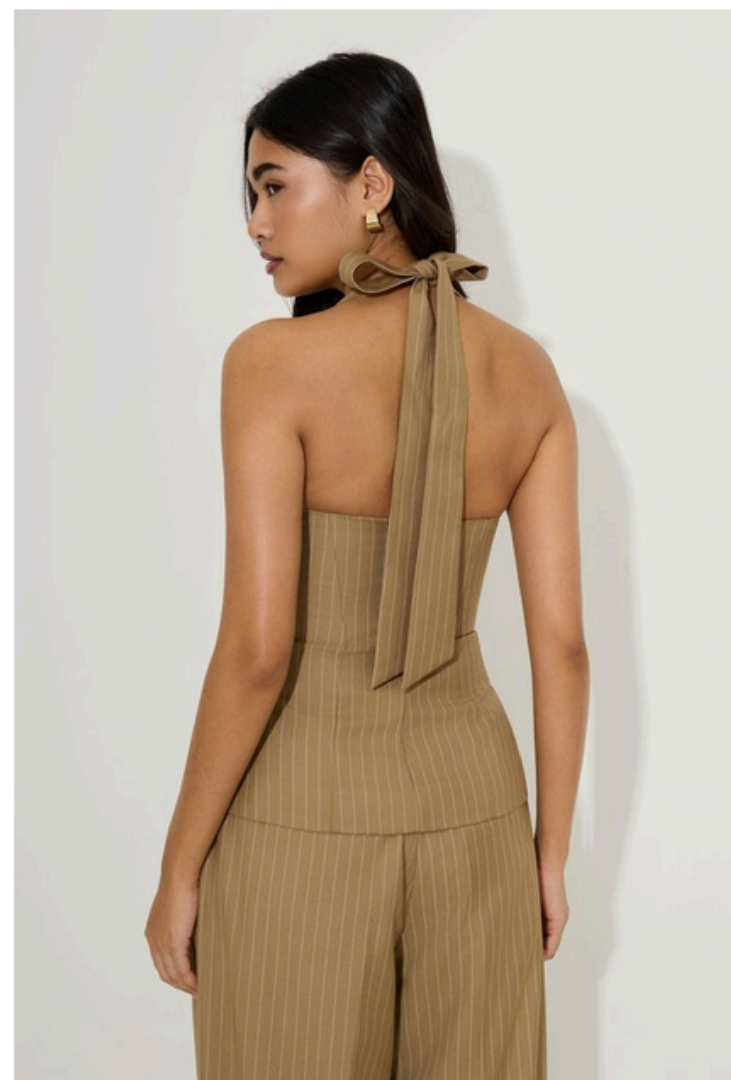

Cotton Mix Pinstripe Midi Dress | Camel
XXS - 3XL

Cotton Mix Pinstripe Mini Dress | Camel
XXS - 3XL

Linen Mix Square Neck Mini Dress | Cream
XXS - 3XL

Relaxed Fit Pinstripe Trousers | Camel
XXS - 3XL

Pinstripe Halter Top | Camel
XXS - 3XL

Tailored Sleeveless Blazer | Camel
XXS - 3XL

Pinstripe Mini Skirt | Camel
XXS - 3XL

Cotton Mix High Neck Top | Dry Sage
XXS - 3XL

Mix Cinched High Waist Trousers | Dry Sage
XXS - 3XL

Knitted Top | White
XS - XXL

Knitted Shorts | White
XS - XXL