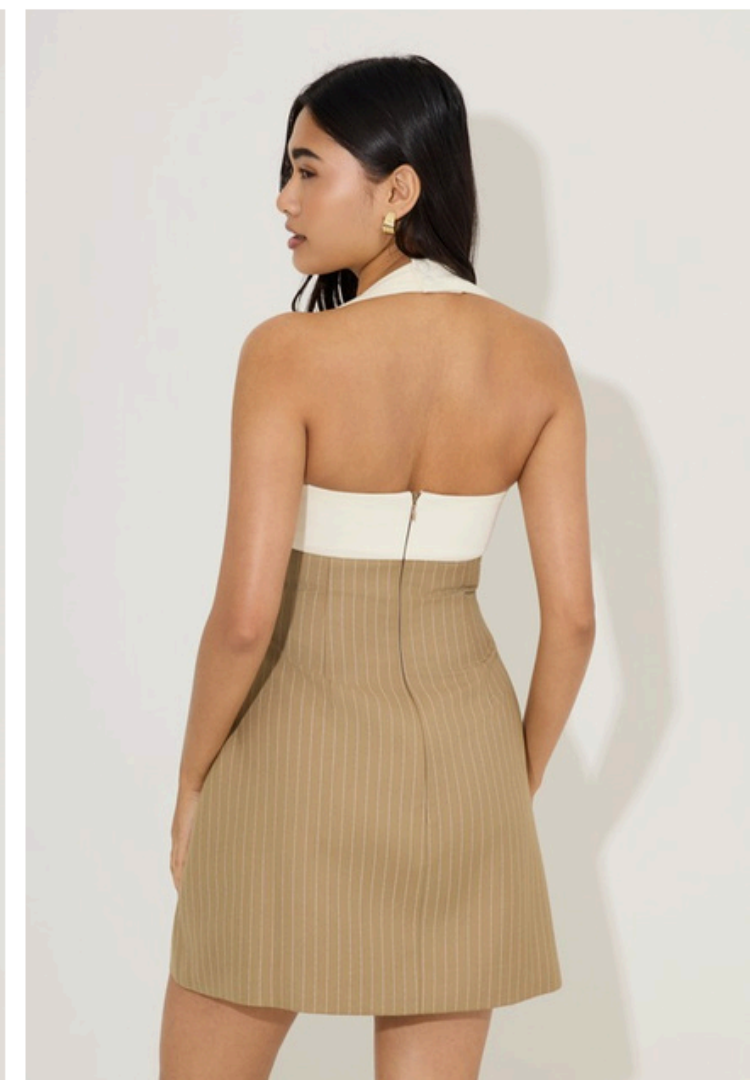

Cotton Mix Pinstripe Midi Dress | Camel
XXS - 3XL

Cotton Mix Pinstripe Mini Dress | Camel
XXS - 3XL

Linen Mix Square Neck Mini Dress | Cream
XXS - 3XL

Relaxed Fit Pinstripe Trousers | Camel
XXS - 3XL

Pinstripe Halter Top | Camel
XXS - 3XL

Tailored Sleeveless Blazer | Camel
XXS - 3XL

Pinstripe Mini Skirt | Camel
XXS - 3XL

Cotton Mix High Neck Top | Dry Sage
XXS - 3XL

Mix Cinched High Waist Trousers | Dry Sage
XXS - 3XL

Knitted Top | White
XS - XXL

Knitted Shorts | White
XS - XXL